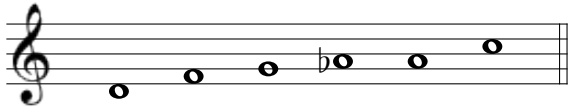

D blues scale

Input interpretation:

D Blues scale

Music notation:

Keyboard display:

Note names:

D F G Ab A C

Alternate scale names: