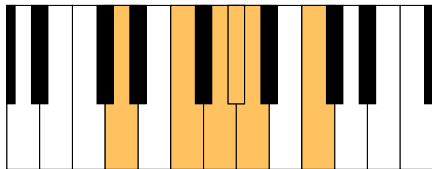

D blues scale

Input interpretation:

D Blues scale

Music notation:

Keyboard display:

Note names:

D F G Ab A C

Alternate scale names:

Raga Nileschwari

2418 (12digit binary)

Wolfram|Alpha : D blues scale

Related scales:

Blues Dorian Hexatonic

Raga Hamsanandi, Puriya